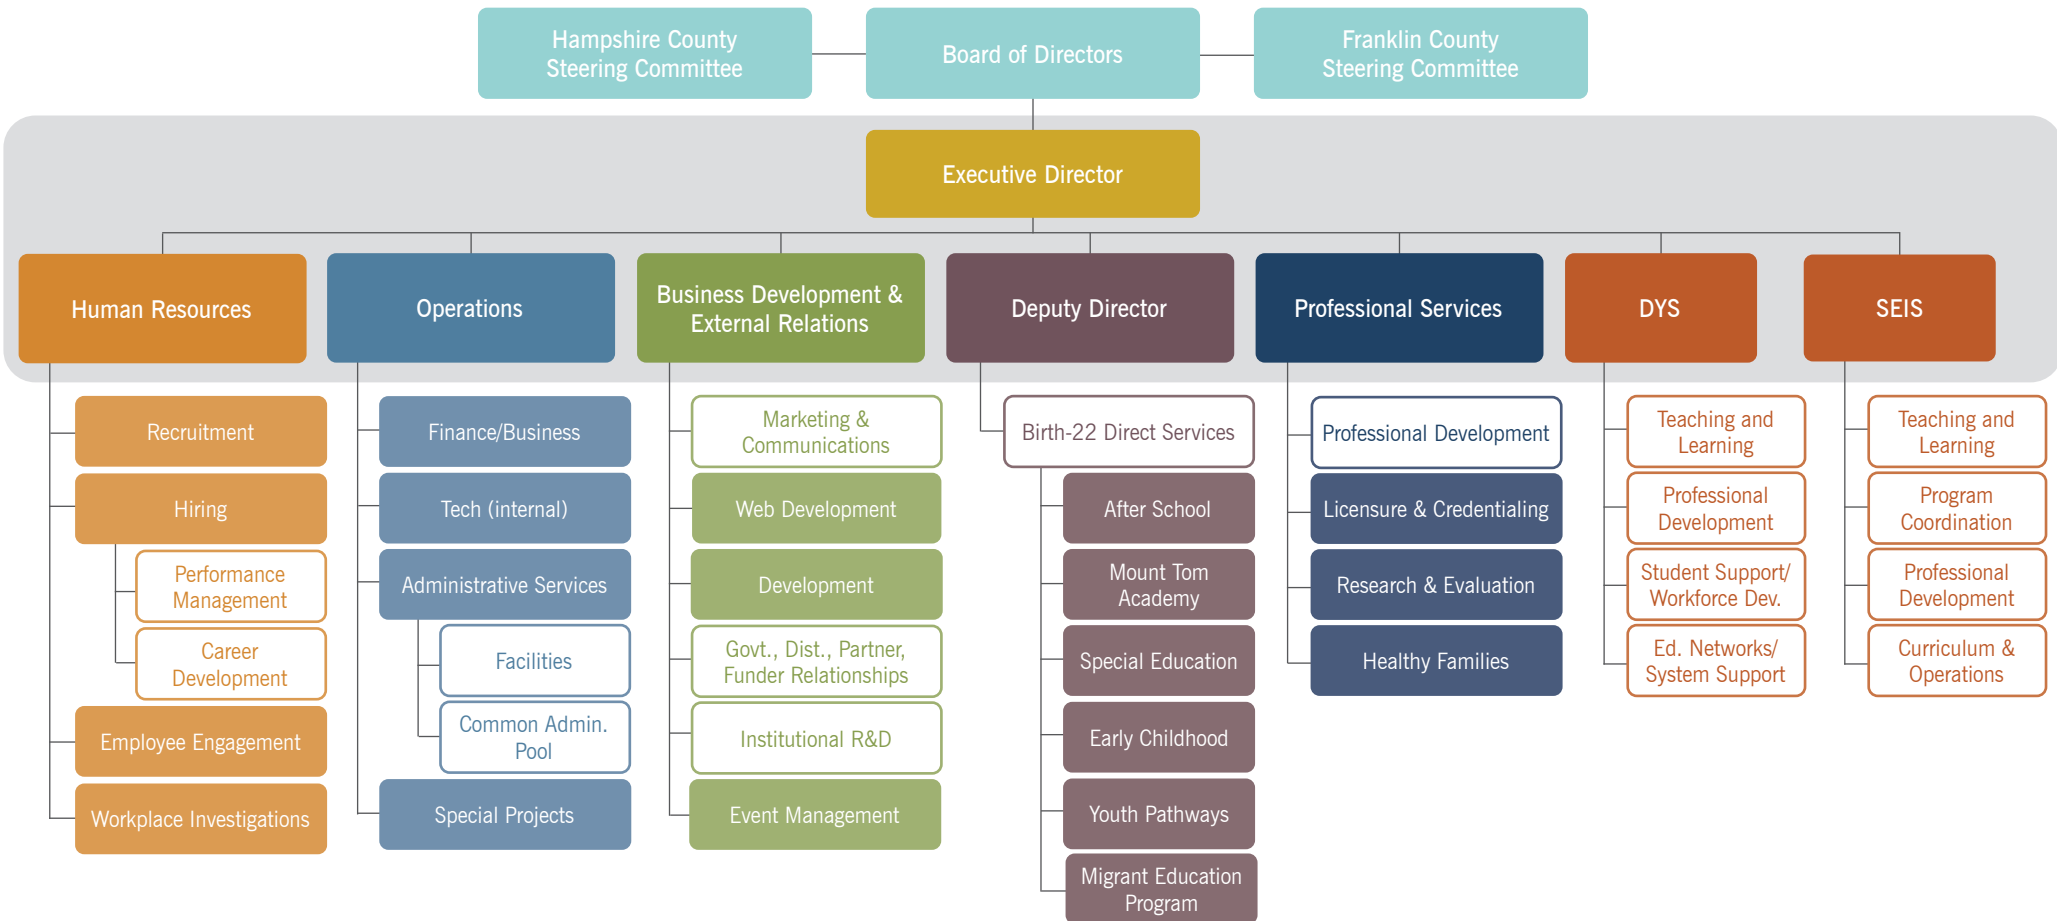

# Collaborative for Educational Services Organizational Chart

Colorful boxes = Department Managers

Cabinet