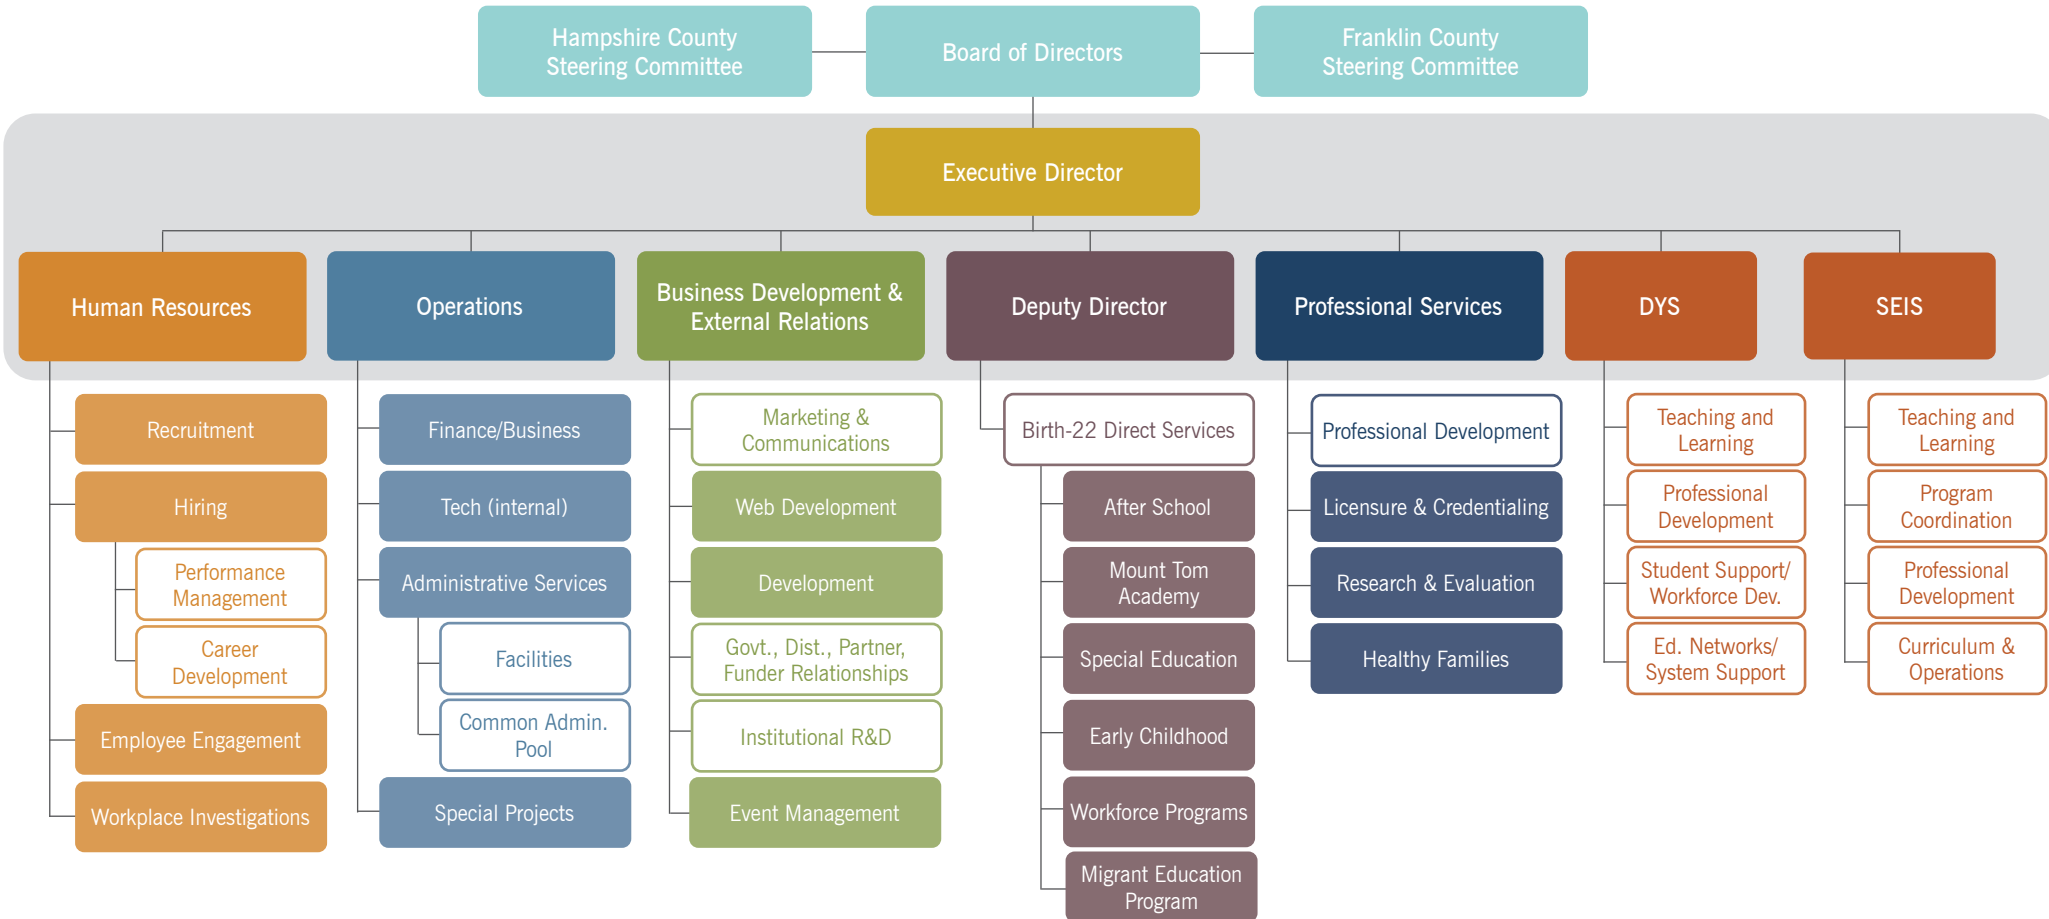

Collaborative for Educational Services Organizational Chart

Colorful boxes = Department Managers

Cabinet